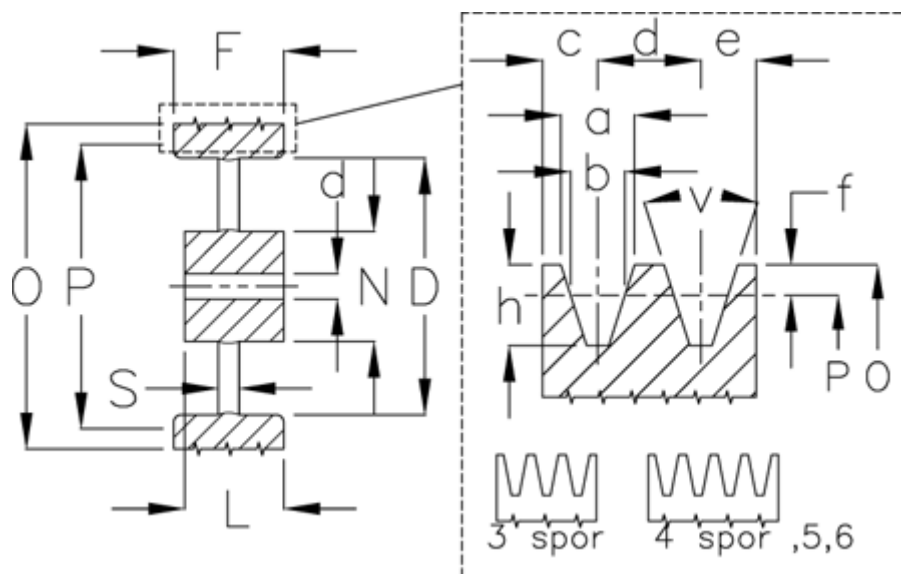

Article number: 60410235504

Description: V-belt pulley, no bore C 355/4

Measures

D	= 298	S	= 25
d	= 25	Type	= C
F	= 110.5		
L	= 90		
N	= 114		
Number of ribs	= 4		
O	= 364.6		
P	= 355		